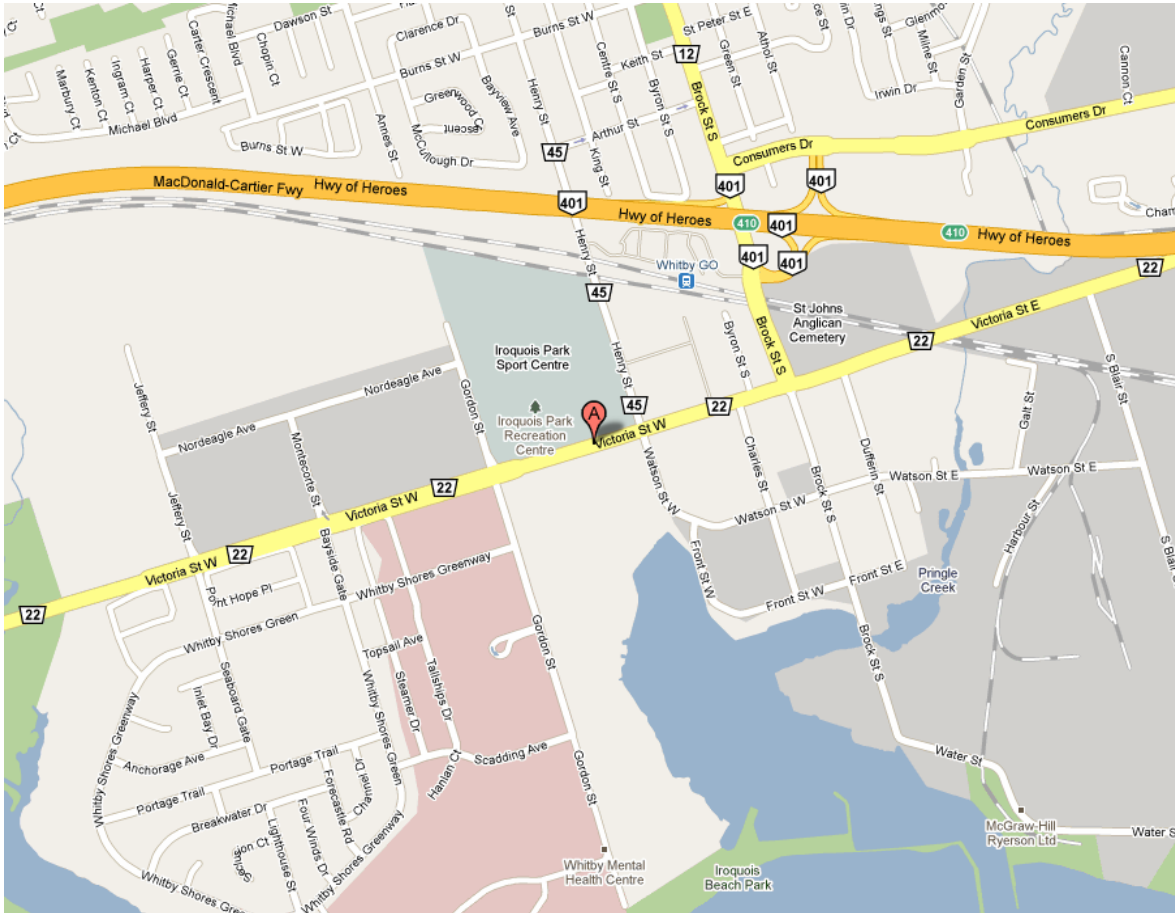

Draft Assessment Report: CLOSPA Public Meeting

May 6, 2010

6:30PM – 9:00PM

Iroquois Park Sports Centre, Iroquois Room, Whitby
500 Victoria Street West, Whitby

Directions: Exit Hwy 401 at Brock St. S. Follow Brock St. South to Victoria St. W and turn right (West). The Iroquois Park Sports Centre is located on the right and the meeting will take place in the Iroquois Room located through the restaurant.