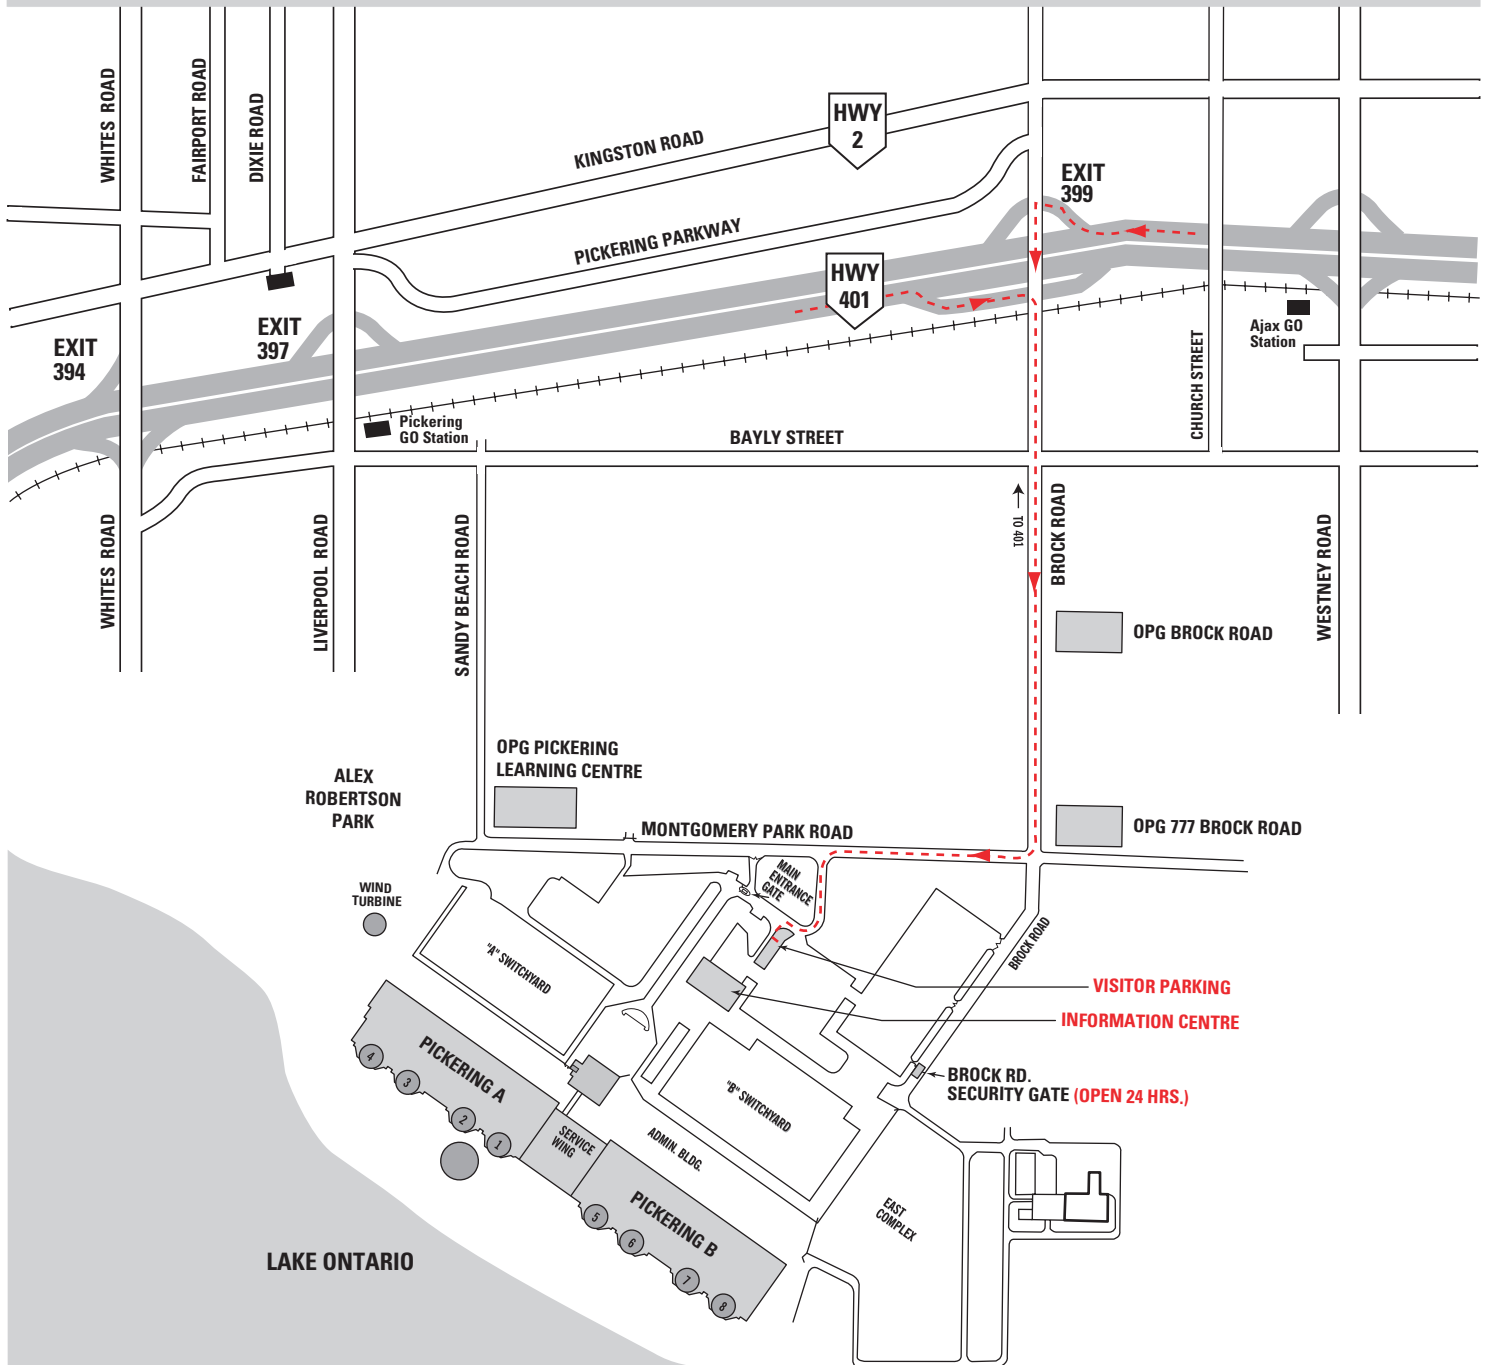

# Directions to Pickering Nuclear

From Highway 401, exit at interchange 399, Brock Road in Pickering, proceed South on Brock Road to Montgomery Park Rd., turn right and follow the signs to the Information Centre.